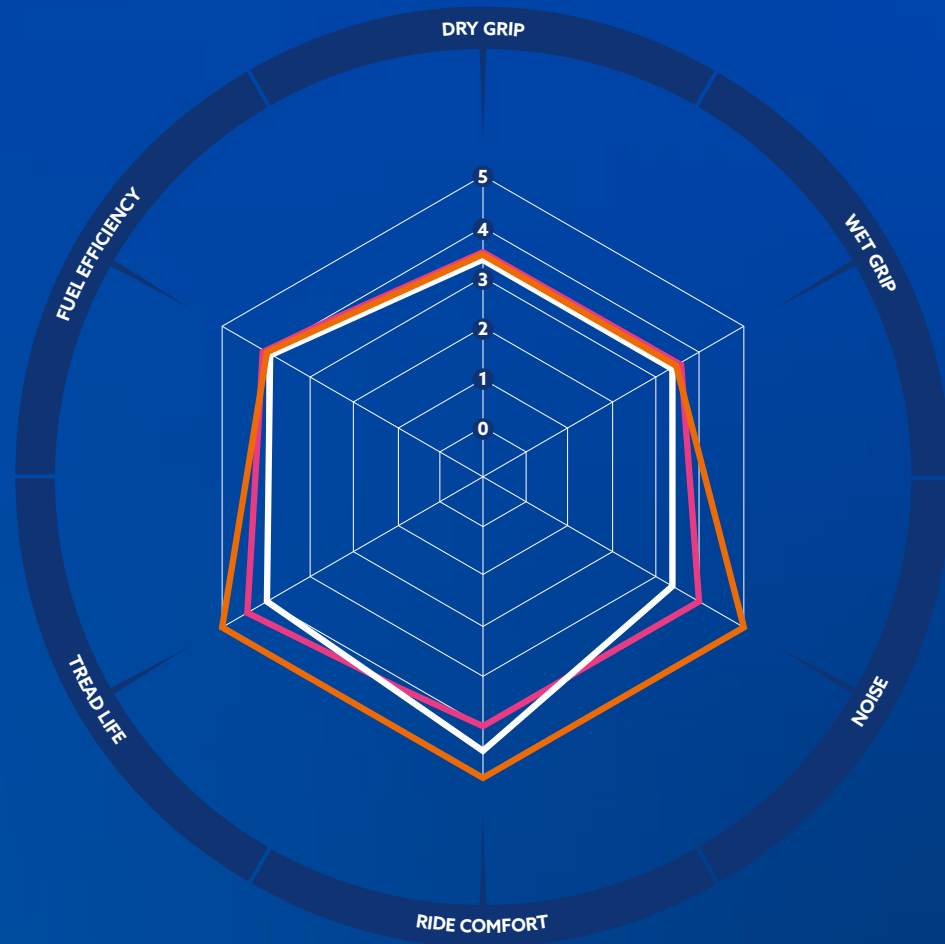

Performance Rating

- OPEN COUNTRY Q/T
- PROXES C100 PLUS SUV
- OPEN COUNTRY U/T

Sizes & Specifications

Tyre Size	Load/ Speed Rating	Inflated Dim.		Weight (kgs)	Max Load (kgs)	Max Cold Pressure (kPa)	Measuring Rim Width (inch)	Approved Rim Widths (inch)	UTQG Treadwear
		O.D. (mm)	O.W. (mm)						
225/70R16	103H	722	228	13.3	875	250	6.5	6.0 - 7.5	680
225/65R17	102H	724	228	13.876	850	250	6.5	6.0 - 8.0	680
235/60R17	102T	714	240	13.173	850	250	7	6.5 - 8.5	680
235/65R17	108V	738	240	13.266	1000	290	7	6.5 - 8.5	680
215/55R18	99V	693	226	12.61	775	290	7	6.0 - 7.5	680
225/55R18	98V	705	233	13.16	750	250	7	6.0 - 8.0	680
225/60R18	104V	727	228	13.52	900	290	6.5	6.0 - 8.0	680
235/65R18	106V	763	240	15.498	950	250	7	6.5 - 8.5	680
245/60R18	105H	751	248	16.4	925	250	7	7.0 - 8.5	680
255/55R18	109V	737	265	17.9	1030	290	8	7.0 - 9.0	680
235/50R19	99V	719	245	13.4	775	250	7.5	6.5 - 8.5	680
235/55R19	105V	741	245	14.8	925	290	7.5	6.5 - 8.5	680
245/45R19	98W	703	243	13.31	750	250	8	7.5 - 9.0	680
245/55R19	103H	753	253	15.6	875	250	7.5	7.0 - 8.5	680
255/50R19	107V	739	265	16.8	975	290	8	7.0 - 9.0	680
255/55R19	111V	763	265	17.2	1090	290	8	7.0 - 9.0	680
255/45R20	105W	738	255	14.71	925	290	8.5	8.0 - 9.5	680
265/50R20	111V	774	277	18.6	1090	290	8.5	7.5 - 9.5	680
275/45R20	110W	756	273	15.98	1060	290	9	8.5 - 10.5	680
285/45R20	112H	764	285	14.997	1120	290	9.5	9.0 - 10.5	680
295/40R21	111Y	769	301	12.686	1090	290	10.5	10.0 - 11.5	680

All Toyo brand tyres are subject to continuous brand development. Toyo Tyre Australia Pty Ltd reserves the right to change construction, materials specifications, or availability without notice or obligation.